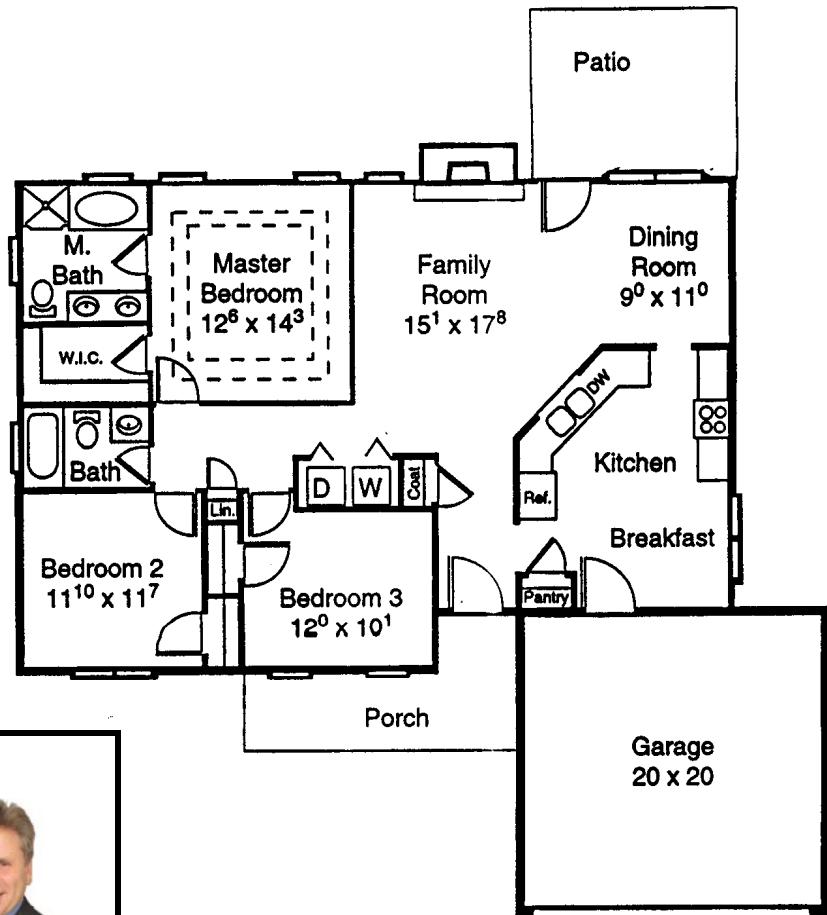

## 12513 Cumberland Crest Drive

Huntersville, NC 28078

3BR, 2BA, Large, Bonus Room & Great Room w/gas logs  
Fenced Yard, 2 Car Garage

Directions: I77 to exit 23 east on Gilead towards town. Cross railroad tracks, continue to L into Covington subdivision, L Cumberland Crest