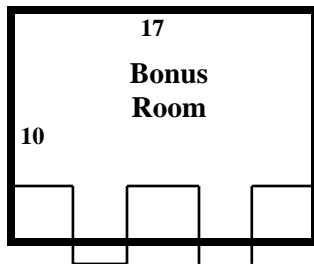

## 12513 Cumberland Crest Drive

Huntersville, NC 28078

3BR, 2BA, Large, Bonus Room & Great Room w/gas logs  
Fenced Yard, 2 Car Garage

Directions: I77 to exit 23 east on Gilead towards town. Cross railroad tracks, continue to L into Covington subdivision, L Cumberland Crest