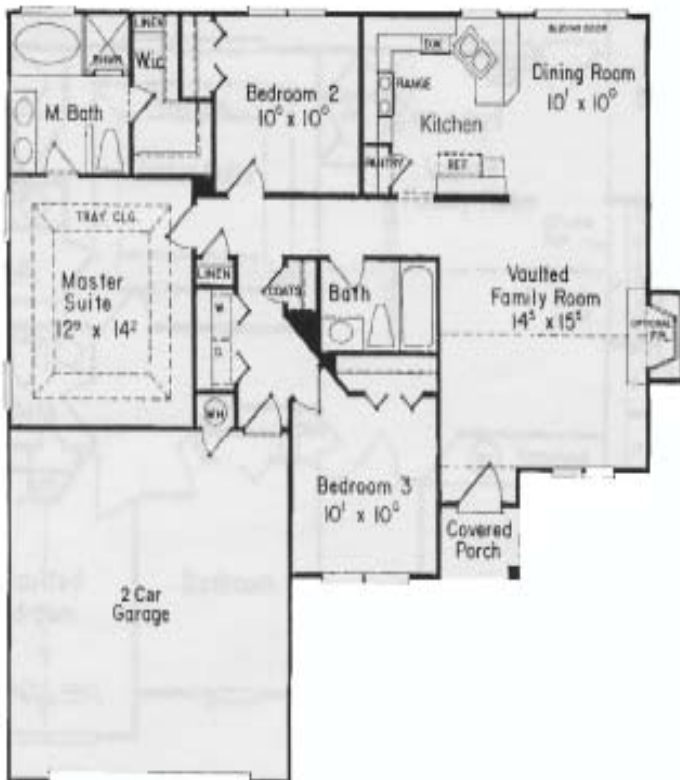

COVINGTON
12615 Cumberland Crest Dr
HUNTERSVILLE, NC 28078

3BR, 2BA, Fenced Yard
Fireplace, 2 Car Garage

Directions: I77 to exit 23 east on Gilead towards town. Cross railroad tracks, continue to L into Covington subdivision, R on Cumberland Crest