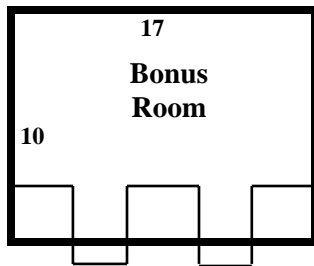

COVINGTON

12513 Cumberland Crest Drive

Huntersville, NC 28078

3BR, 2BA, Large, Bonus Room & Great Room w/gas logs
Fenced Yard, 2 Car Garage

Directions: I77 to exit 23 east on Gilead towards town. Cross railroad tracks, continue to L into Covington subdivision, L Cumberland Crest