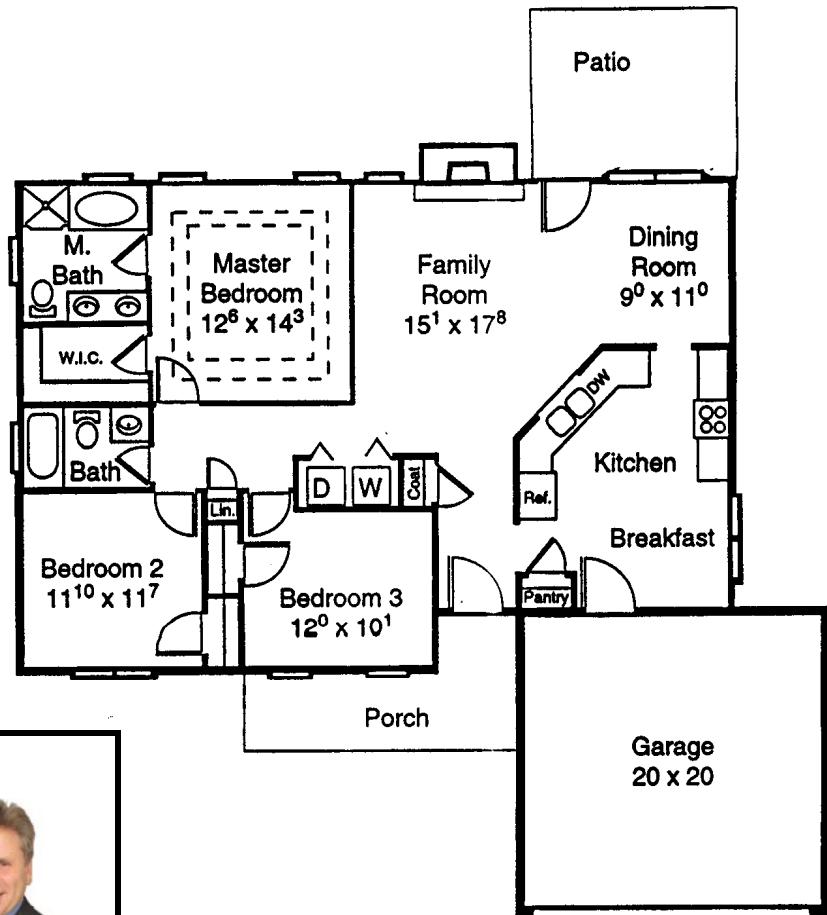

COVINGTON

12513 Cumberland Crest Drive

Huntersville, NC 28078

3BR, 2BA, Large, Bonus Room & Great Room w/gas logs
Fenced Yard, 2 Car Garage

Directions: I77 to exit 23 east on Gilead towards town. Cross railroad tracks, continue to L into Covington subdivision, L Cumberland Crest