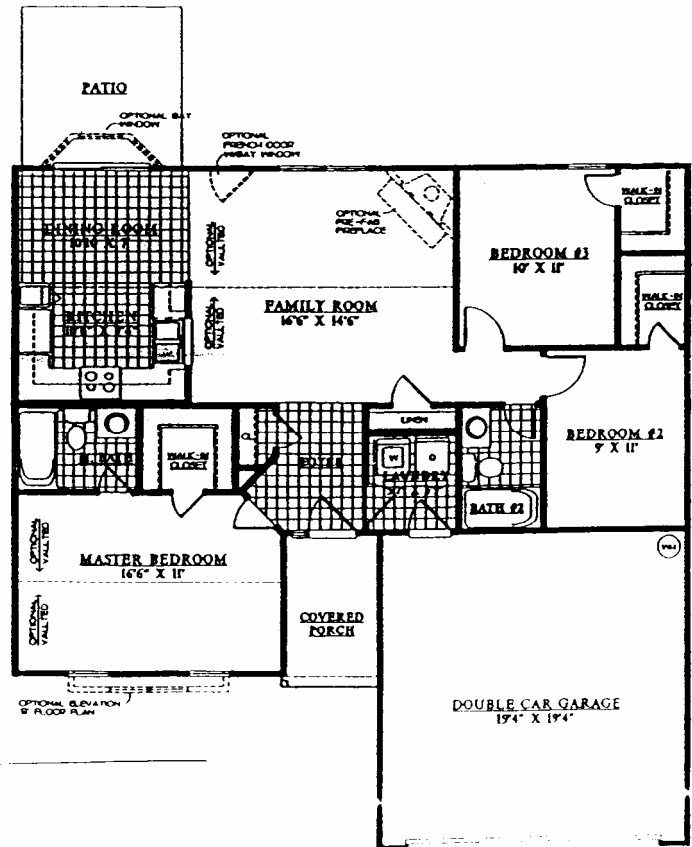

COVINGTON
14307 Menifee Rd
HUNTERSVILLE, NC 28078

3BR, 2BA & Large Great Room w/Gas Logs,
2 Car Garage, Built in 2000

Directions: I77 to exit 23 east on Gilead towards town. Cross railroad tracks, continue to L into Covington subdivision, L on Cumberland Crest, R on Chenault, R on Bravington, L Menifee