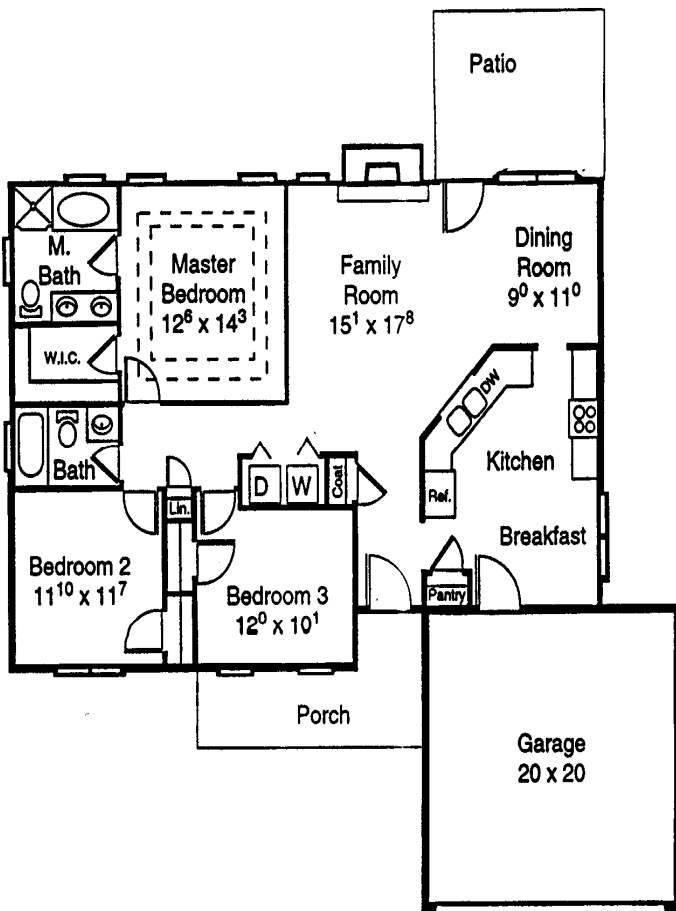

**COVINGTON**  
**14318 Chenault Dr**  
HUNTERSVILLE, NC 28078

**3BR, 2BA, Large Great room w/ Gas Logs**  
**2 Car Garage, Fenced Yard**

Directions: I77 to exit 23 east on Gilead towards town. Cross railroad tracks, continue to L into Covington subdivision, L on Cumberland Crest, R Chenault